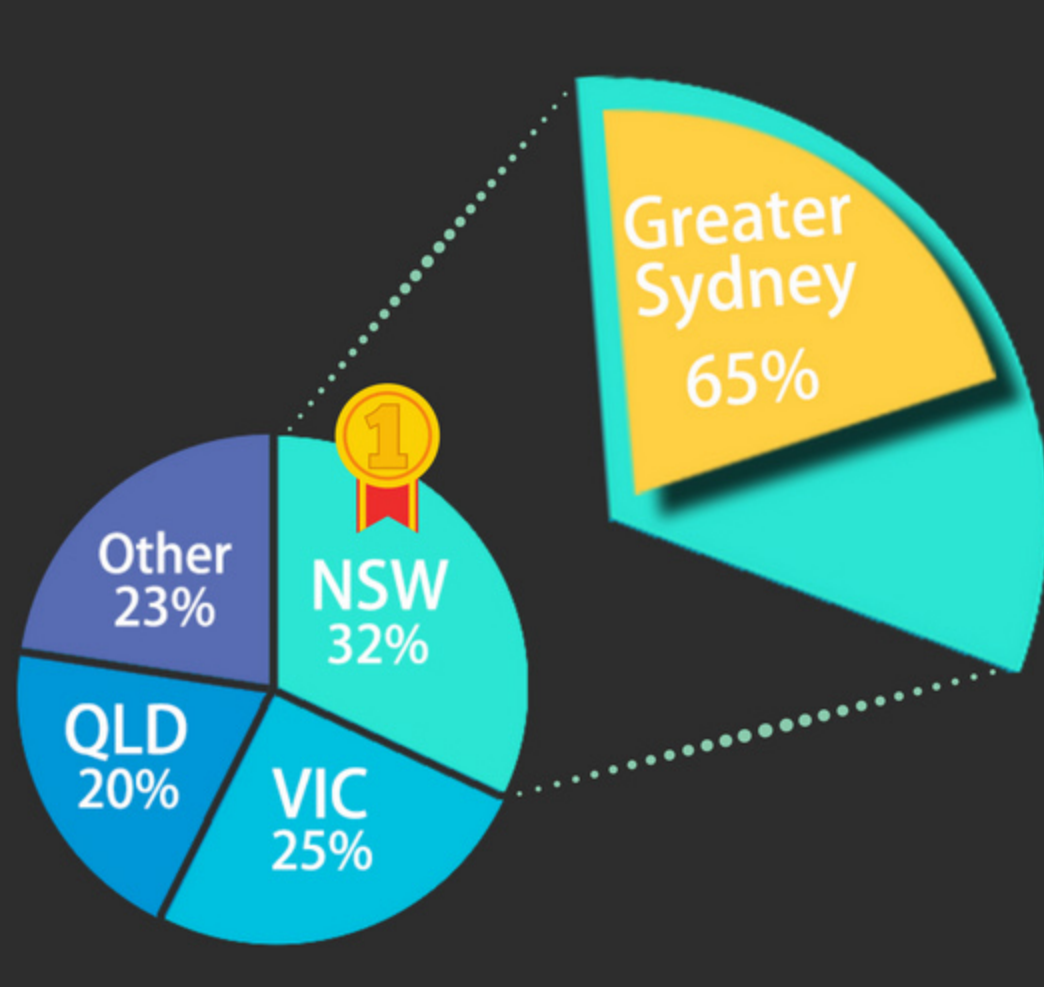

HOME789 WEEKLY UPDATE 3 JUL 2017

CENSUS RESULTS 2016

Population 2016

AUSTRALIA

SYDNEY

Population by State

MOST
POPULATED
CITY

Sydney

Most Common Country of Birth

For the first time in our history, the majority of people born overseas are now from ASIA, not Europe.

to **50%** of Australia's 500,000 Chinese-born residents

China the most popular country of birth